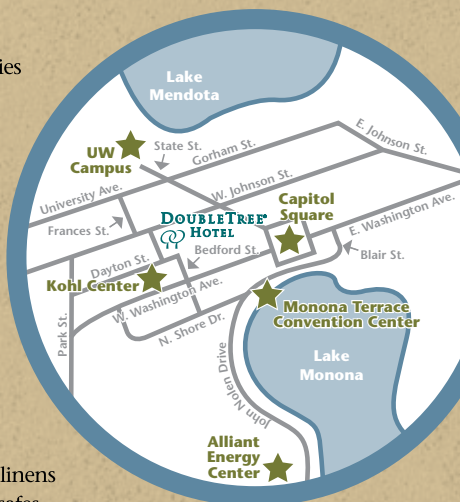

## LOCATION

The hotel is located in Madison Wisconsin, 8 miles from Dane County Regional Airport and just 1 mile from the Monona Terrace Convention Center. Adjacent to the University of Wisconsin campus, walking distance to the Kohl Center, the State Capitol, and State Street shopping.

## DINING

- Badgerland Bar & Grill
- Room service

## SURROUNDING ATTRACTIONS

- University of Wisconsin-Madison, 1 block
- Kohl Center, 1 block
- State Street shopping, 3 blocks
- Overture Center, 4 blocks
- Camp Randall Stadium, 7 blocks
- State Capitol building, 8 blocks
- Monona Terrace Convention Center, 1 mile
- Alliant Energy Center, 2 miles
- Dane County Regional Airport, 8 miles

*Warm chocolate chip cookies await you at over 180 Doubletree locations in the USA, Canada and Latin America.*